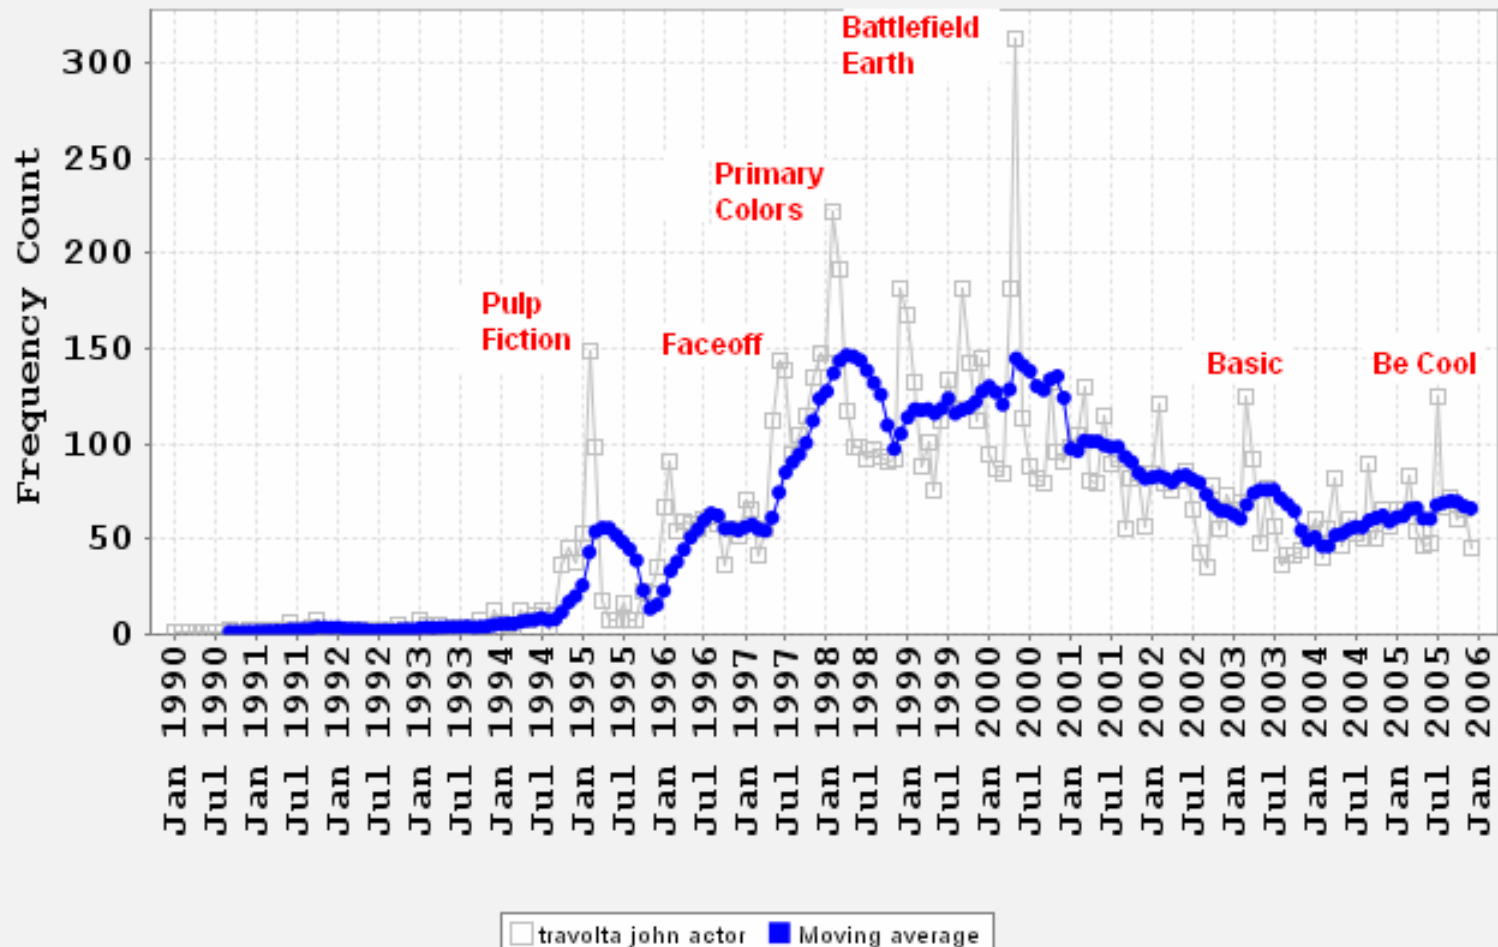

“Travolta” Meme

Dejanews MemeGraph For: 'travolta john actor'

Meme Miner 1.1

<http://www.realmeme.com>