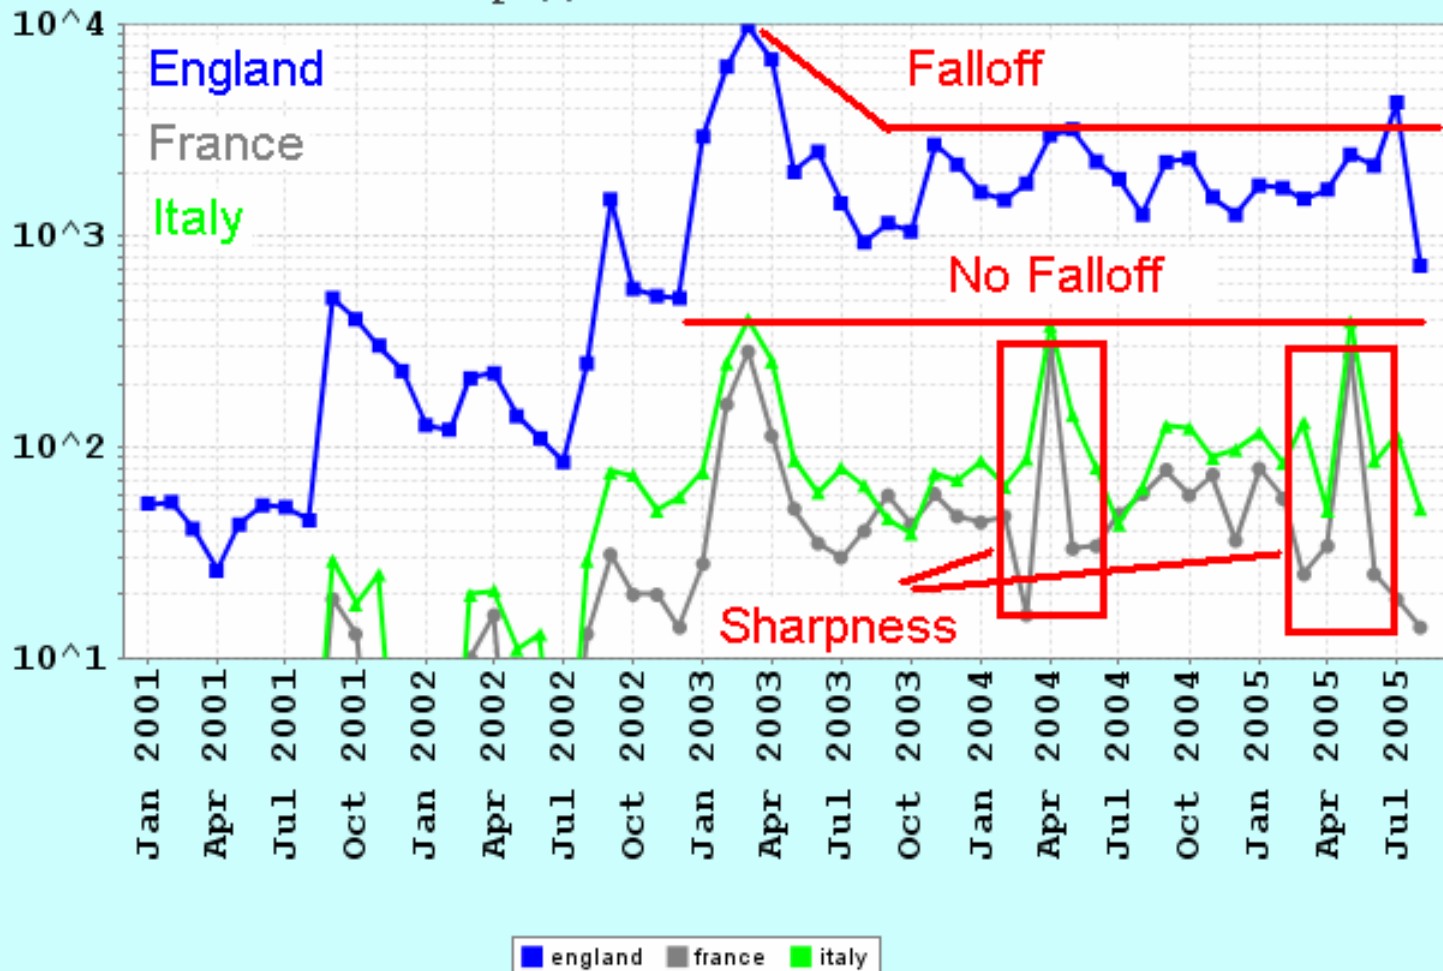

# Cultural Fingerprinting

- Theory – Each culture displays a different memetic fingerprint for events
- The Internet allows empirical measurement of each fingerprint

# Cultural Fingerprinting

Dejanews MemeGraph For: 'iraq war'

Meme Miner 1.1

<http://www.realmeme.com>