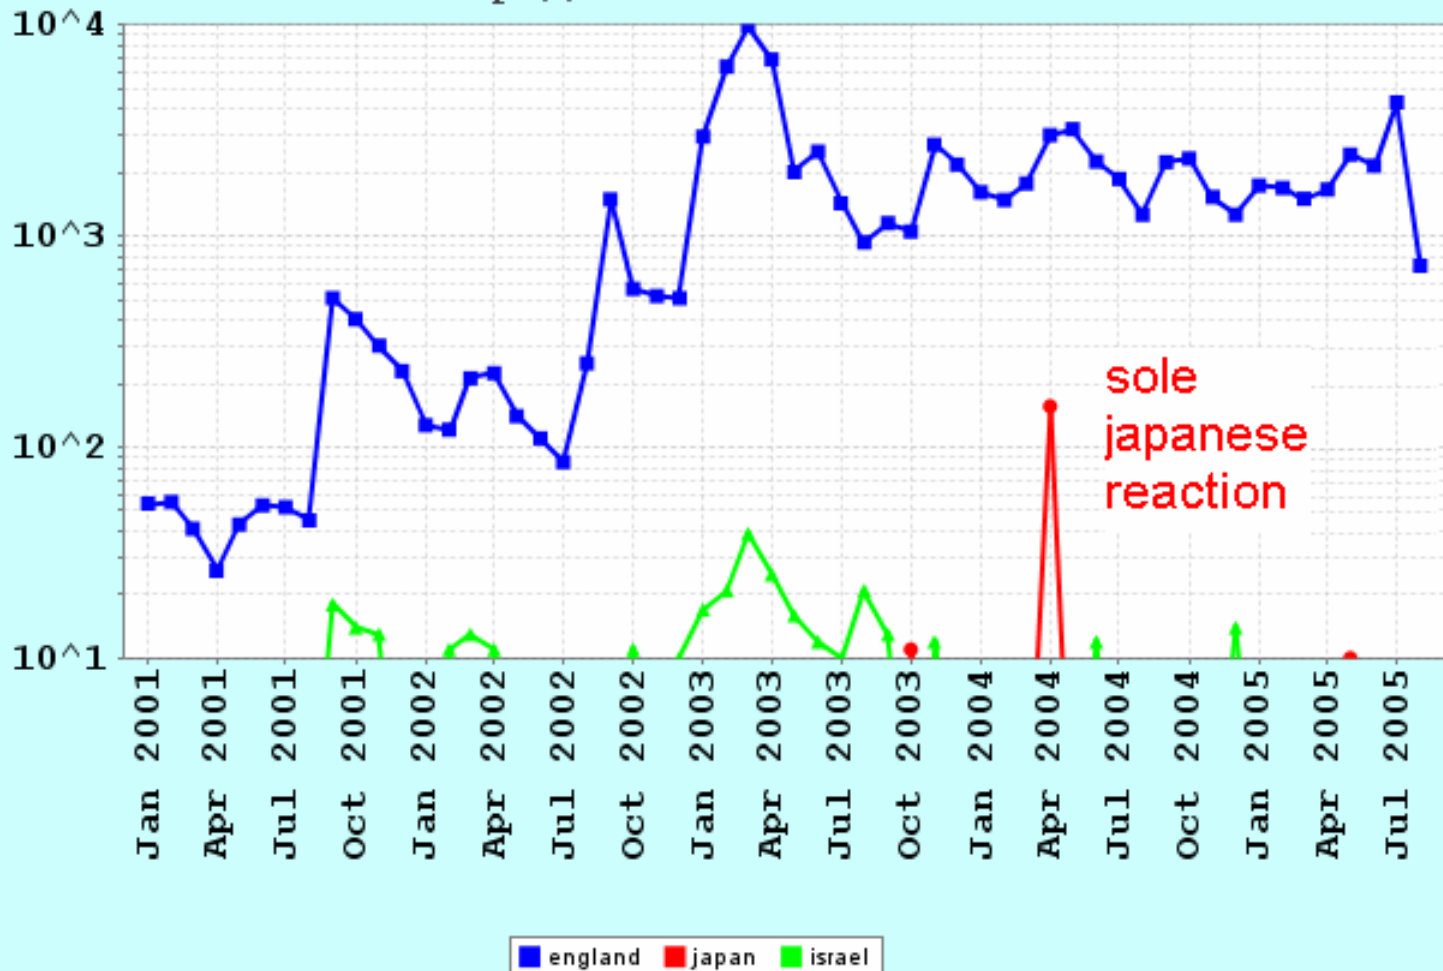

Cultural Fingerprinting

Dejanews MemeGraph For: 'iraq war'

Meme Miner 1.1

<http://www.realmeme.com>