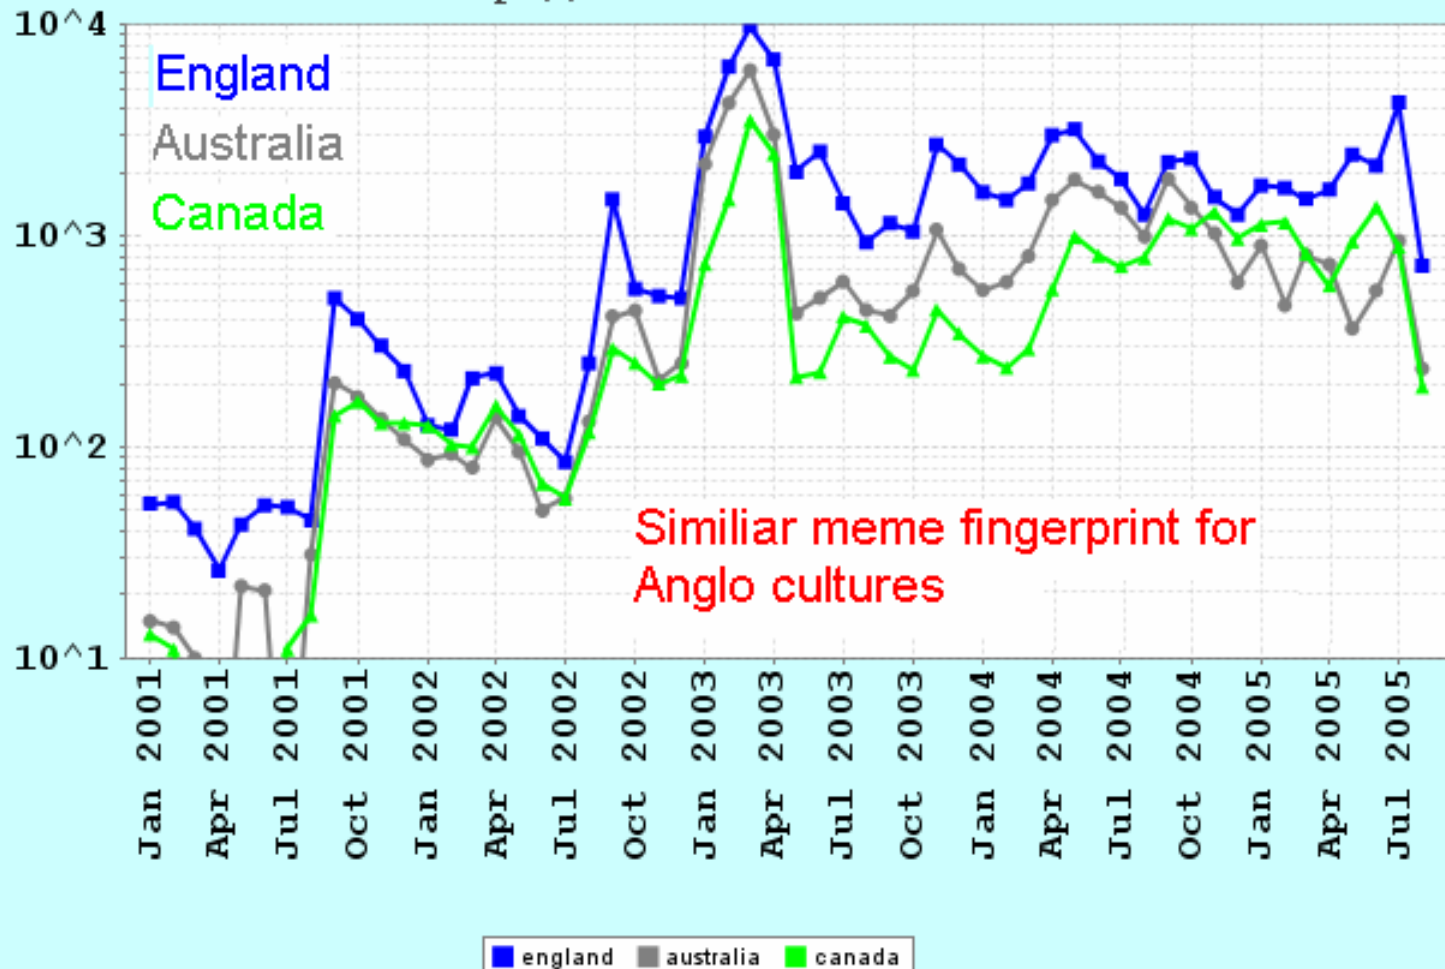

# Sentiment

Dejanews MemeGraph For: 'tom cruise cool vs. tom cruise evil'

Meme Miner 1.1

<http://www.realmeme.com>

# Cultural Fingerprinting

- Theory – Each culture displays a different memetic fingerprint for events
- The Internet allows empirical measurement of each fingerprint

# Cultural Fingerprinting

Dejanews MemeGraph For: 'iraq war'

Meme Miner 1.1

<http://www.realmeme.com>