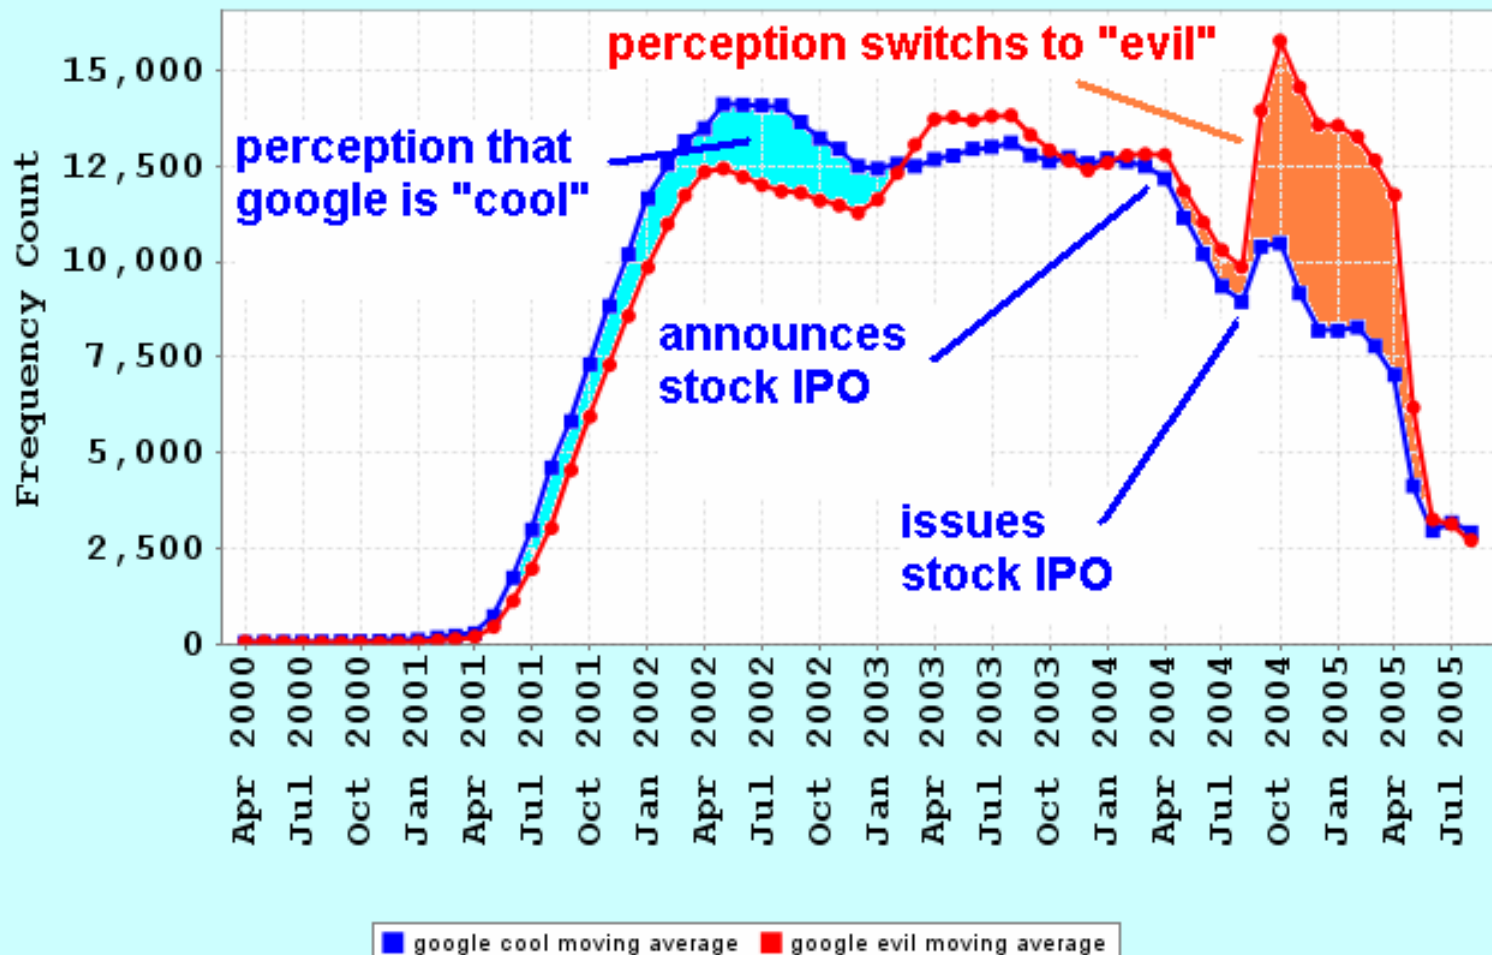

Sentiment

Dejanews MemeGraph For: 'google cool vs. google evil'

Meme Miner 1.1

<http://www.realmeme.com>