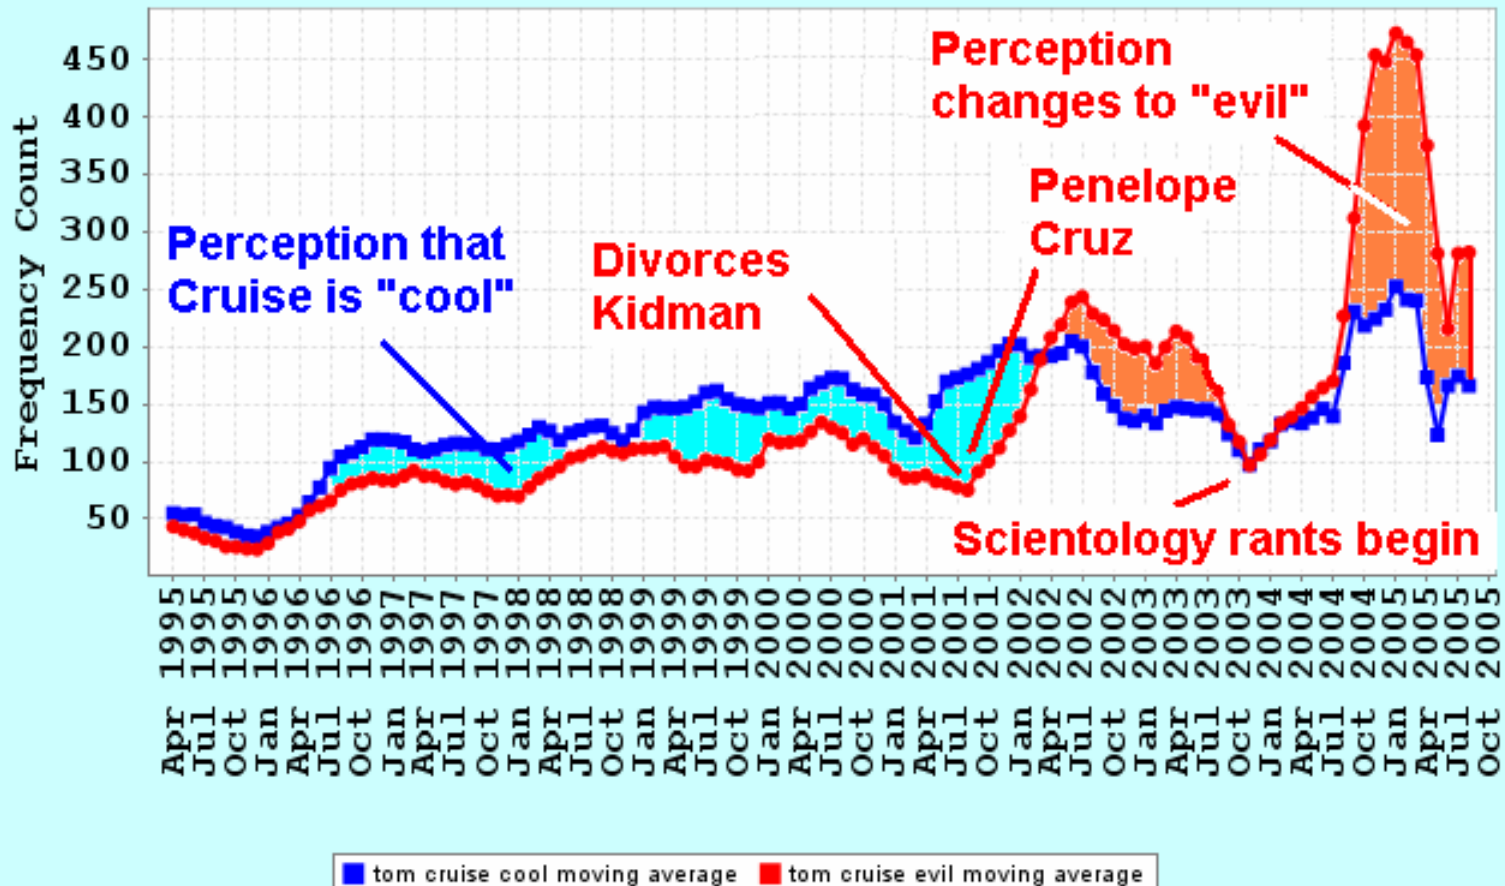

# Sentiment

Dejanews MemeGraph For: 'google cool vs. google evil'

Meme Miner 1.1

<http://www.realmeme.com>

# Sentiment

Dejanews MemeGraph For: 'tom cruise cool vs. tom cruise evil'

Meme Miner 1.1

<http://www.realmeme.com>

# Cultural Fingerprinting

- Theory – Each culture displays a different memetic fingerprint for events
- The Internet allows empirical measurement of each fingerprint