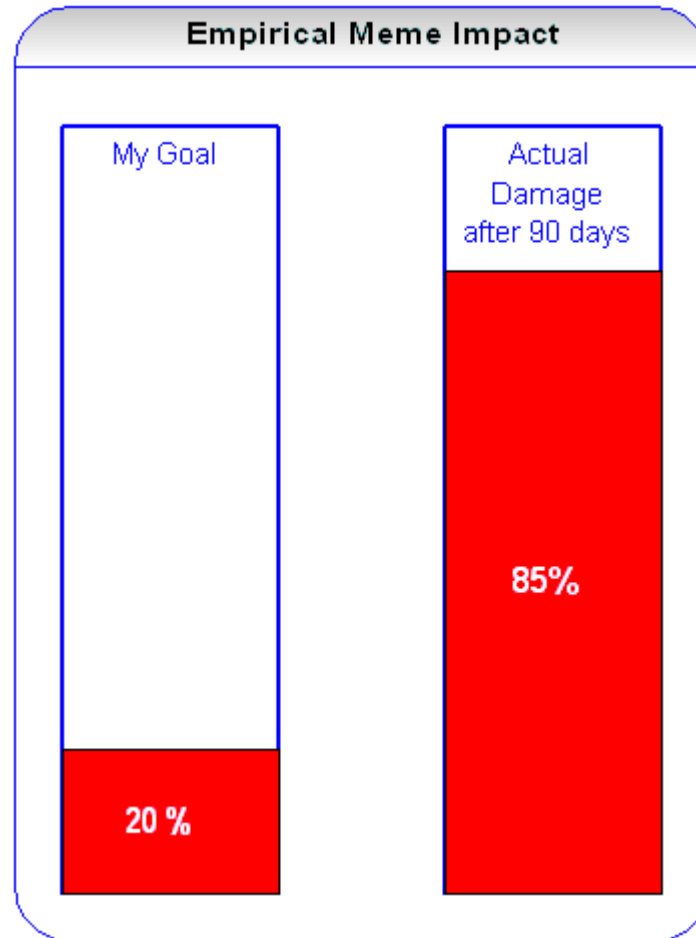

Saleslogix Disruption Results