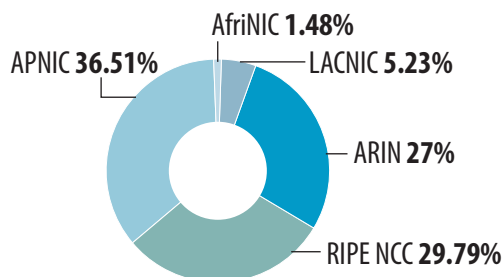

GLOBAL IP ADDRESSING STATISTICS

IPv4 Address Space Status

Available /8s
As of 31 March 2010

IPv4 /8s Remaining
As of 31 March 2010

RIR allocations

IPv4 Allocations by RIR
January 1999 - March 2010

IPv6 Allocations by RIR
January 1999 - March 2010