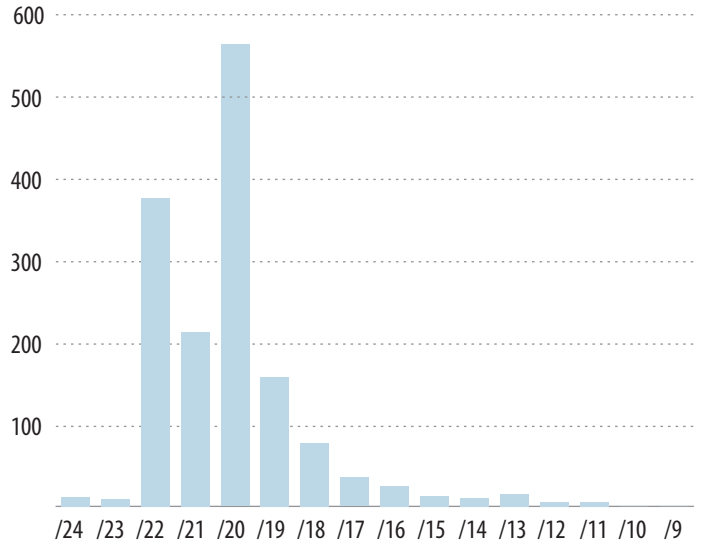

GLOBAL IP ADDRESSING STATISTICS

IPv4 Address Space Status

Available /8s
As of 31 March 2010

IPv4 /8s Remaining
As of 31 March 2010

RIR allocations

IPv4 Allocations by RIR
January 1999 - March 2010

IPv6 Allocations by RIR
January 1999 - March 2010

ARIN IP ADDRESSING STATISTICS

IPv4

Total IPv4/24s Issued by ARIN

IPv4 Block Size Distribution
January - December 2009

IPv6

Total IPv6 Requests Fulfilled

IPv6 Block Size Distribution
January - December 2009