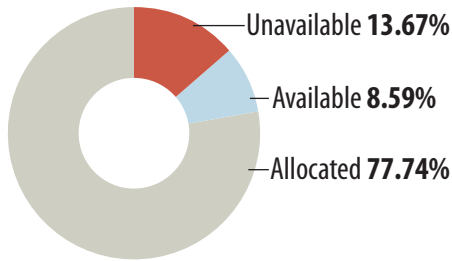

GLOBAL IP ADDRESSING STATISTICS

IPv4 Address Space Status

Available /8s
As of 31 March 2010

IPv4 /8s Remaining
As of 31 March 2010

RIR allocations

IPv4 Allocations by RIR
January 1999 - March 2010

IPv6 Allocations by RIR
January 1999 - March 2010