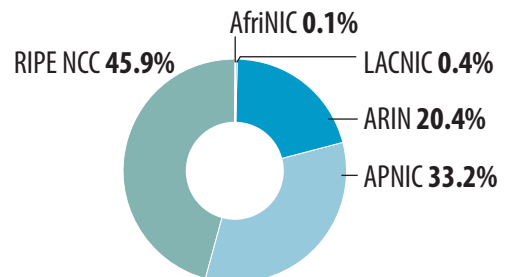

GLOBAL IP ADDRESSING STATISTICS

IPv4 Address Space Status

Available /8s
As of 31 March 2010

IPv4 /8s Remaining
As of 31 March 2010

RIR allocations

IPv4 Allocations by RIR
January 1999 - March 2010

IPv6 Allocations by RIR
January 1999 - March 2010