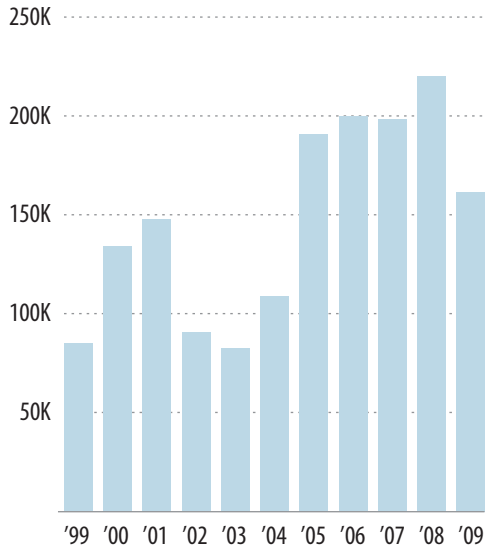

GLOBAL IP ADDRESSING STATISTICS

IPv4 Address Space Status

Available /8s
As of 31 March 2010

IPv4 /8s Remaining
As of 31 March 2010

RIR allocations

IPv4 Allocations by RIR
January 1999 - March 2010

IPv6 Allocations by RIR
January 1999 - March 2010

ARIN IP ADDRESSING STATISTICS

IPv4

Total IPv4/24s Issued by ARIN

IPv4 Block Size Distribution
January - December 2009

IPv6

Total IPv6 Requests Fulfilled

IPv6 Block Size Distribution
January - December 2009