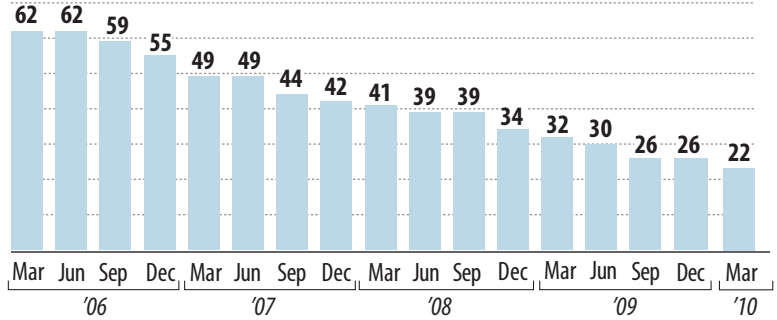

GLOBAL IP ADDRESSING STATISTICS

IPv4 Address Space Status

Available /8s
As of 31 March 2010

IPv4 /8s Remaining
As of 31 March 2010

RIR allocations

IPv4 Allocations by RIR
January 1999 - March 2010

IPv6 Allocations by RIR
January 1999 - March 2010

ARIN IP ADDRESSING STATISTICS

IPv4

Total IPv4/24s Issued by ARIN

IPv4 Block Size Distribution
January - December 2009

IPv6

Total IPv6 Requests Fulfilled

IPv6 Block Size Distribution
January - December 2009