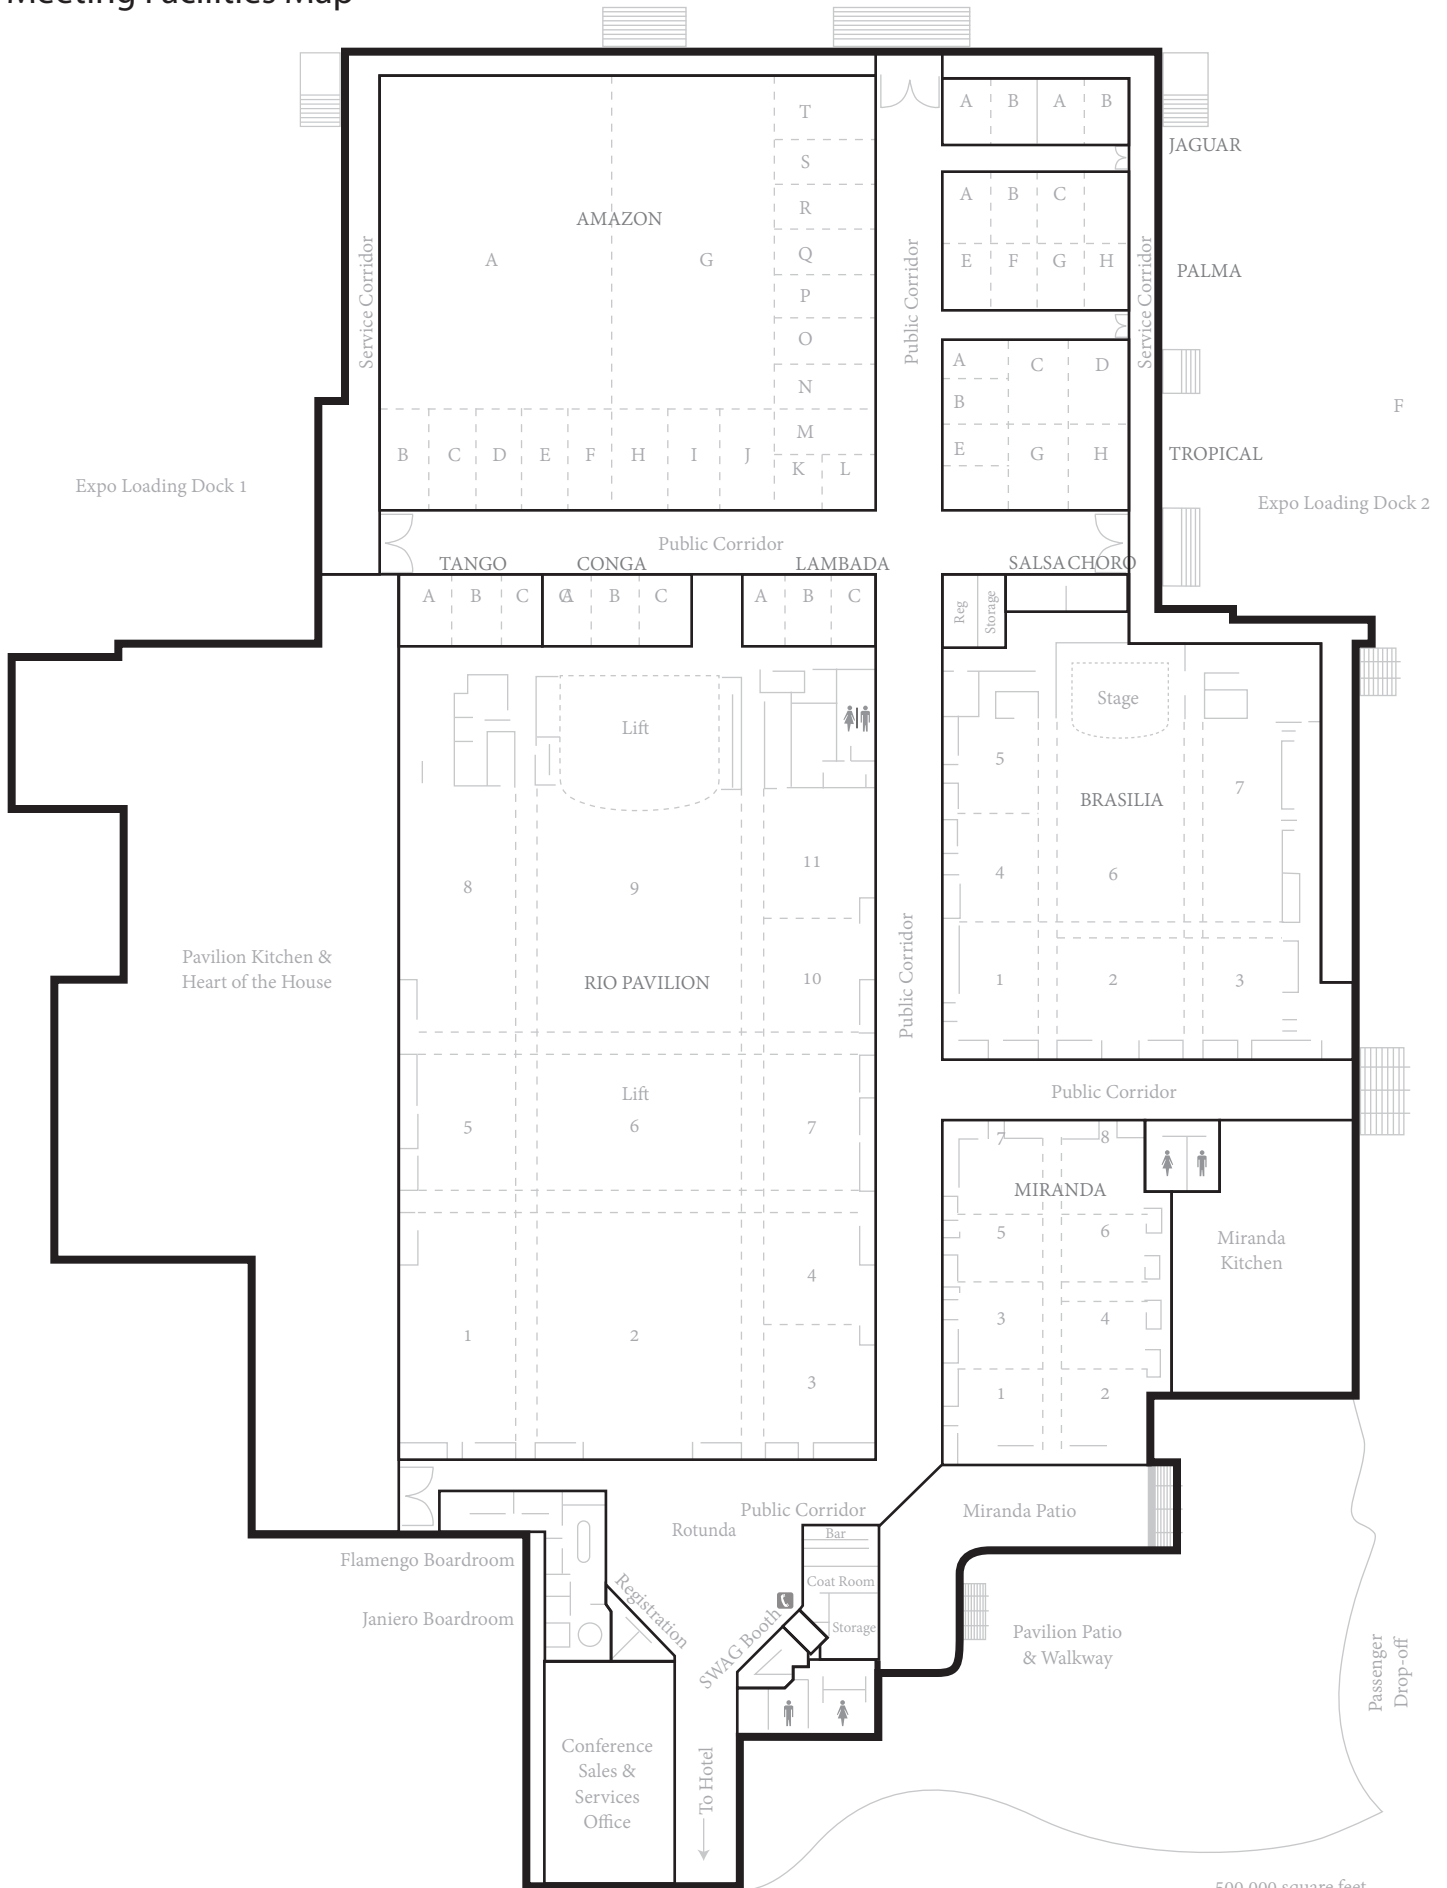

# RIO ALL-SUITE HOTEL & CASINO

COCO

## Meeting Facilities Map

500,000 square feet of additional outdoor space